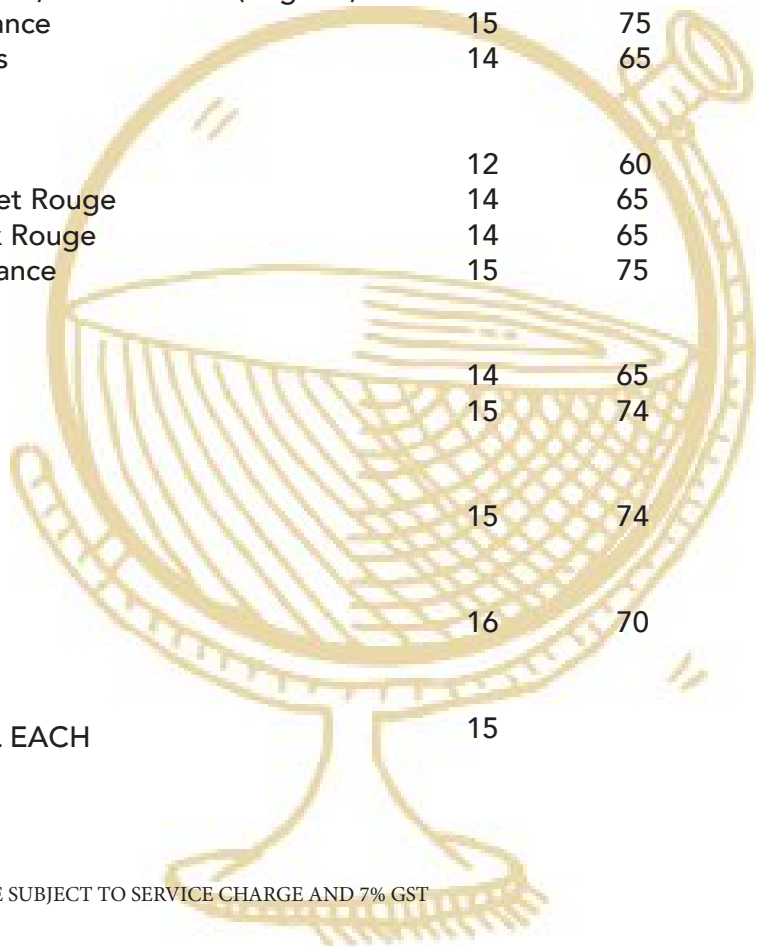

Beer

DRAUGHT:

Half Pint Stella Artois	10
Full Pint Stella Artois	12
Half Pint Little Creatures Pale Ale	10
Full Pint Little Creatures Pale Ale	14

BOTTLE:

Leffe Blonde Bottle (330ml)	10
Leffe Brune Bottle (330ml)	10
Corona (330ml)	10
Heineken (330ml)	10
Erdinger (500ml)	14

Cocktail

Aperol Spritz	14
Negroni	16
Old Fashioned	16
Cosmopolitan	16
Margarita on the Rocks	16
Whisky Sour	17
Long Island Iced Tea	17
Martini	18

House Wine

VINTAGE		GLS	BTL
	<u>WHITE</u>		
2016	Golden Goose, Sauvignon Blanc, New Zealand (Organic)	14	65
2016	Louis Latour, Chardonnay, France	15	75
2018	G�rard Tremblay Petit Chablis	14	65
	<u>RED</u>		
2016	Les Animaux Fourmis, France	12	60
	C�tes du Rhone Villages Sablet Rouge	14	65
2015	Domaine de Toulet, Bordeaux Rouge	14	65
2014	Ch�teau Ninon, Bordeaux, France	15	75
	<u>ROS�</u>		
	Ch�teau du Seuil Ros�	14	65
2017	Private Garden Ros�	15	74
	<u>CHAMPAGNE</u>		
	Jean Vesselle Extra-Brut	15	74
	<u>PROSECCO</u>		
	Riondo Prosecco DOCG	16	70
	<u>WINE DEGUSTATION</u>		
	ANY 3 HOUSE WINES, 50 ML EACH	15