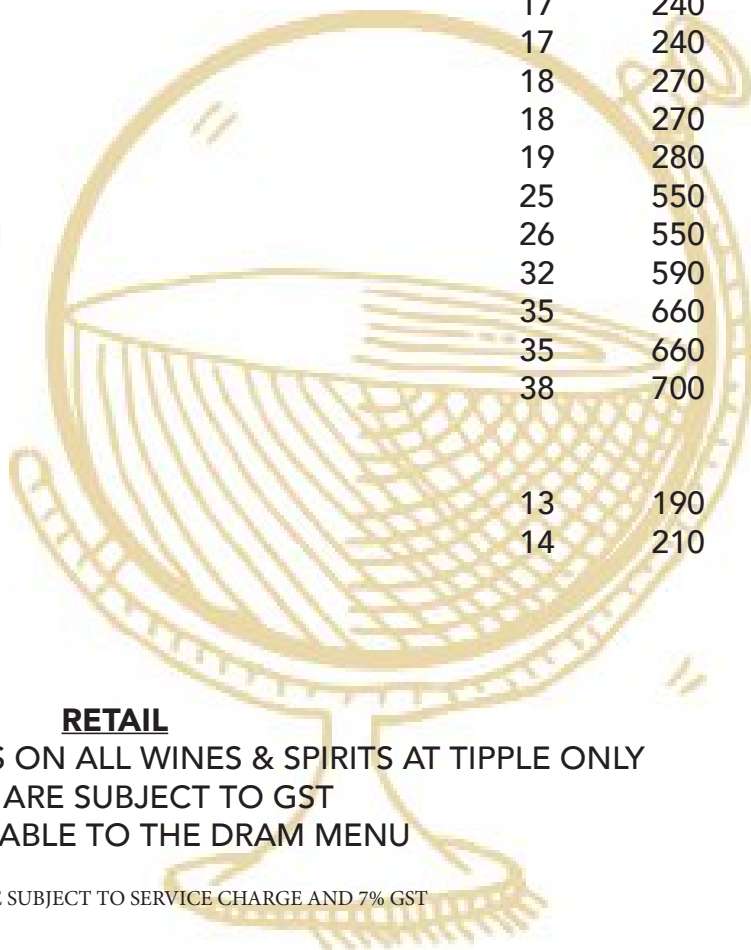

## **RETAIL**

35% OFF RACK RATES ON ALL WINES & SPIRITS AT TIPPLE ONLY  
 PRICES ARE SUBJECT TO GST  
 NOT APPLICABLE TO THE DRAM MENU

ALL THE PRICES ARE SUBJECT TO SERVICE CHARGE AND 7% GST

# Spirits

	GLASS	BOTTLE
<b><u>BRANDY</u></b>		
Hennessy VSOP	20	
Remy Martin XO	41	
<b><u>LIQUEURS</u></b>		
Bailey's	12	
Malibu Coconut Rum	12	
Jagermeister	14	160
Campari	14	
Vacarri Sambuca	14	
Cointreau	14	
Drambuie	14	
Grand Marnier	14	
<b><u>BLENDED SCOTCH WHISKY</u></b>		
Monkey Shoulder	14	210
Chivas Regal 18 Years Old	16	240
Johnnie Walker Gold	17	250
Johnnie Walker Blue	35	650
<b><u>SINGLE MALT WHISKY</u></b>		
Oban 14 Years Old	16	240
Glenfiddich 12 Years Old	17	250
Laphroig 10 yrs	17	240
Macallan 12 Years Old	17	240
Hibiki Japanese Harmony	18	270
Lagavulin 16 Years Old	18	270
Glenfiddich 15 Years Old	19	280
Yamazaki 12 Years Old	25	550
Glenmorangie 18 Years Old	26	550
Bowmore 18 Years Old	32	590
Glenfiddich 18 Years Old	35	660
Hakushu 12 Years Old	35	660
Macallan 18 Years Old	38	700
<b><u>BOURBON WHISKY</u></b>		
Jack Daniel's Tennessee	13	190
Maker's Mark	14	210